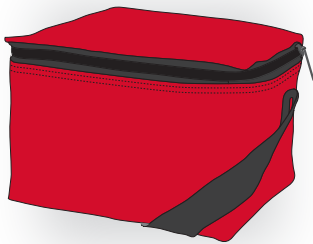

Your Ref:	Quantity:	Product Code: QB0011
Our Ref:	Version: 1	Product Colour: RED

PRINTING CONCERNS:

We stock this item in the following colours

**PANTONE REFERENCE(S)**
 Full colour transfer

ARTWORK SCALE 50%

TOP OF THE BAG

FRONT OF THE BAG

Product Image for visualisation
- colours may vary

The dashed line is to demonstrate print area and will not appear on your printed item

PLEASE NOTE:

- All colours including print and product are for visual purposes only and should not be regarded as the actual colour of the product and print.
- Some products may vary from batch to batch and may differ from previous orders.
- The colour and texture of a product can also have an effect on the final print colour.
- By approving this order we accept that you understand these terms.