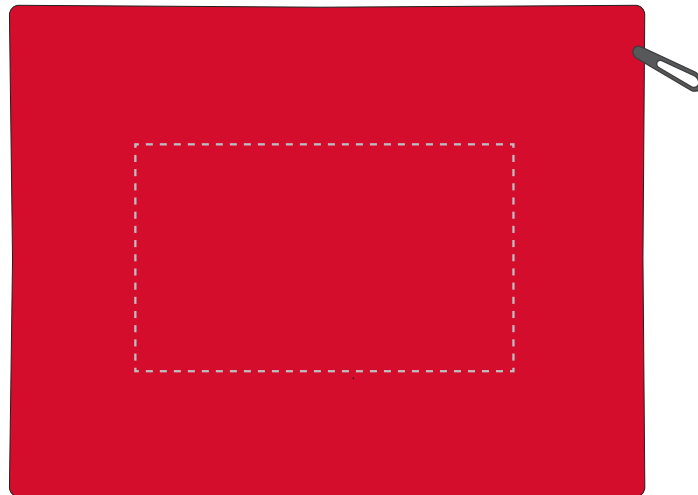

Your Ref:	Quantity:	Product Code: QB0011
Our Ref:	Version: 1	Product Colour: RED

PRINTING CONCERNS:

We stock this item in the following colours

**PANTONE REFERENCE(S)**
 Full colour transfer

ARTWORK SCALE 50%

TOP OF THE BAG

FRONT OF THE BAG

Product Image for visualisation
- colours may vary

The dashed line is to demonstrate print area and will not appear on your printed item

PLEASE NOTE:

- All colours including print and product are for visual purposes only and should not be regarded as the actual colour of the product and print.
- Some products may vary from batch to batch and may differ from previous orders.
- The colour and texture of a product can also have an effect on the final print colour.
- By approving this order we accept that you understand these terms.