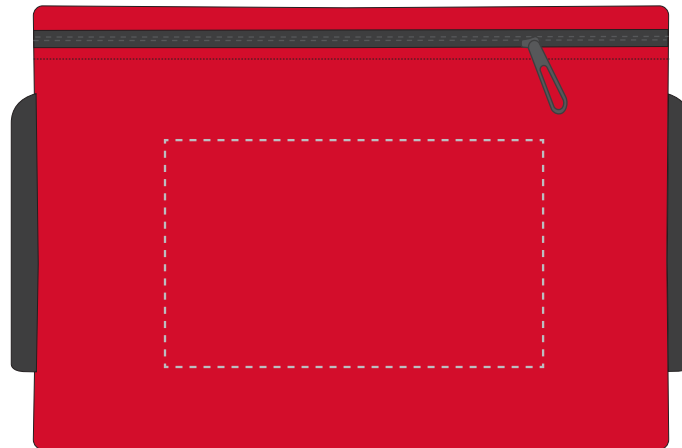

Your Ref:	Quantity:	Product Code: QB0011
Our Ref:	Version: 1	Product Colour: RED

PRINTING CONCERNS:

We stock this item in the following colours

**PANTONE REFERENCE(S)**
 Full colour transfer

ARTWORK SCALE 50%

TOP OF THE BAG

FRONT OF THE BAG

Product Image for visualisation
- colours may vary

The dashed line is to demonstrate print area and will not appear on your printed item

PLEASE NOTE:

- All colours including print and product are for visual purposes only and should not be regarded as the actual colour of the product and print.
- Some products may vary from batch to batch and may differ from previous orders.
- The colour and texture of a product can also have an effect on the final print colour.
- By approving this order we accept that you understand these terms.